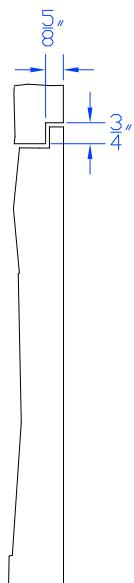

Side View

Cut-out to fit on top of panels

Back view

Front View

$\frac{3}{16}$ " Grout line

Top Sill

Sheet No. 1	Model No.: TS1	AnticoElements.com	Trim-Sill For Stone Panels
	Weight: 2LB		