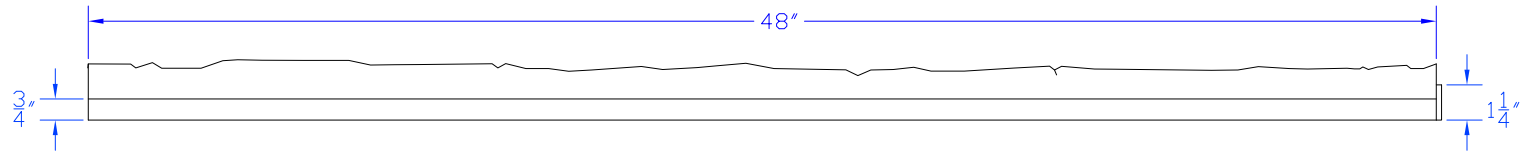

Side View

Cut-out to fit on top of panels

Back view

Front View

$\frac{3}{16}$ " Grout line

Top Sill

Sheet No. 1	Model No.: TS1	AnticoElements.com	Trim-Sill For Stone Panels
	Weight: 2LB		