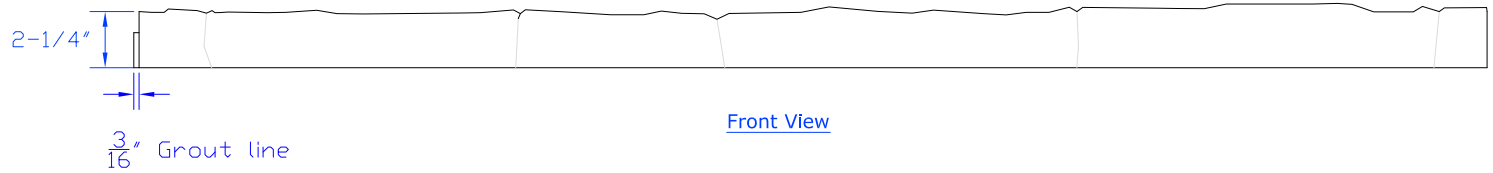

Side View

Cut-out to fit on top of panels

Back view

Front View

$\frac{3}{16}$ " Grout line

Top Sill

Sheet No. 1	Model No.: TS1	AnticoElements.com	Trim-Sill For Stone Panels
	Weight: 2LB		