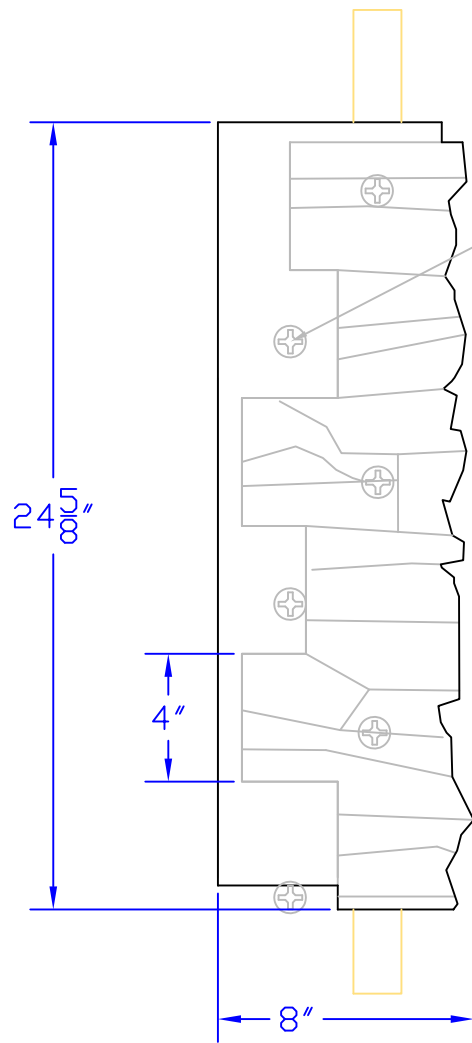

Drive Screws
Through Panels
Into Studs
Or Substrate

Left View

Right View

Sheet No.	Model No.	Coverage & Weight	AnticoElements.com	Laguna Stone
1	OC-11	Overall: 4.0 s.f. Actual: 3.5. s.f. Weight: 2.5. Lb		