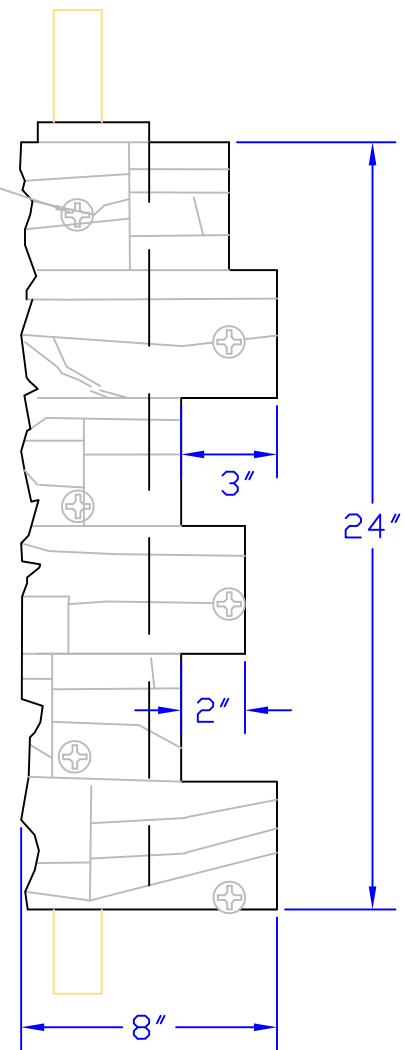

Drive Screws
Through Panels
Into Studs
Or Substrate

Left View

Right View

Sheet No.	Model No.	Coverage & Weight	AnticoElements.com	Laguna Stone
1	OC-11	Overall: 4.0 s.f. Actual: 3.5. s.f. Weight: 2.5. Lb		