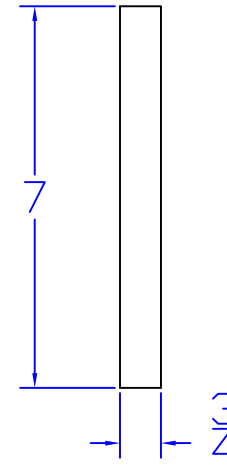

FRONT VIEW

SIDE SECTION

BACK VIEW

Sheet No.	Model No.	Coverage & Lb.	AnticoElements.com All Rights Reserved	Outlet & Switch Trim For 28" Brick Panels
1	OUBR-0507	Weight: 1 Lb		