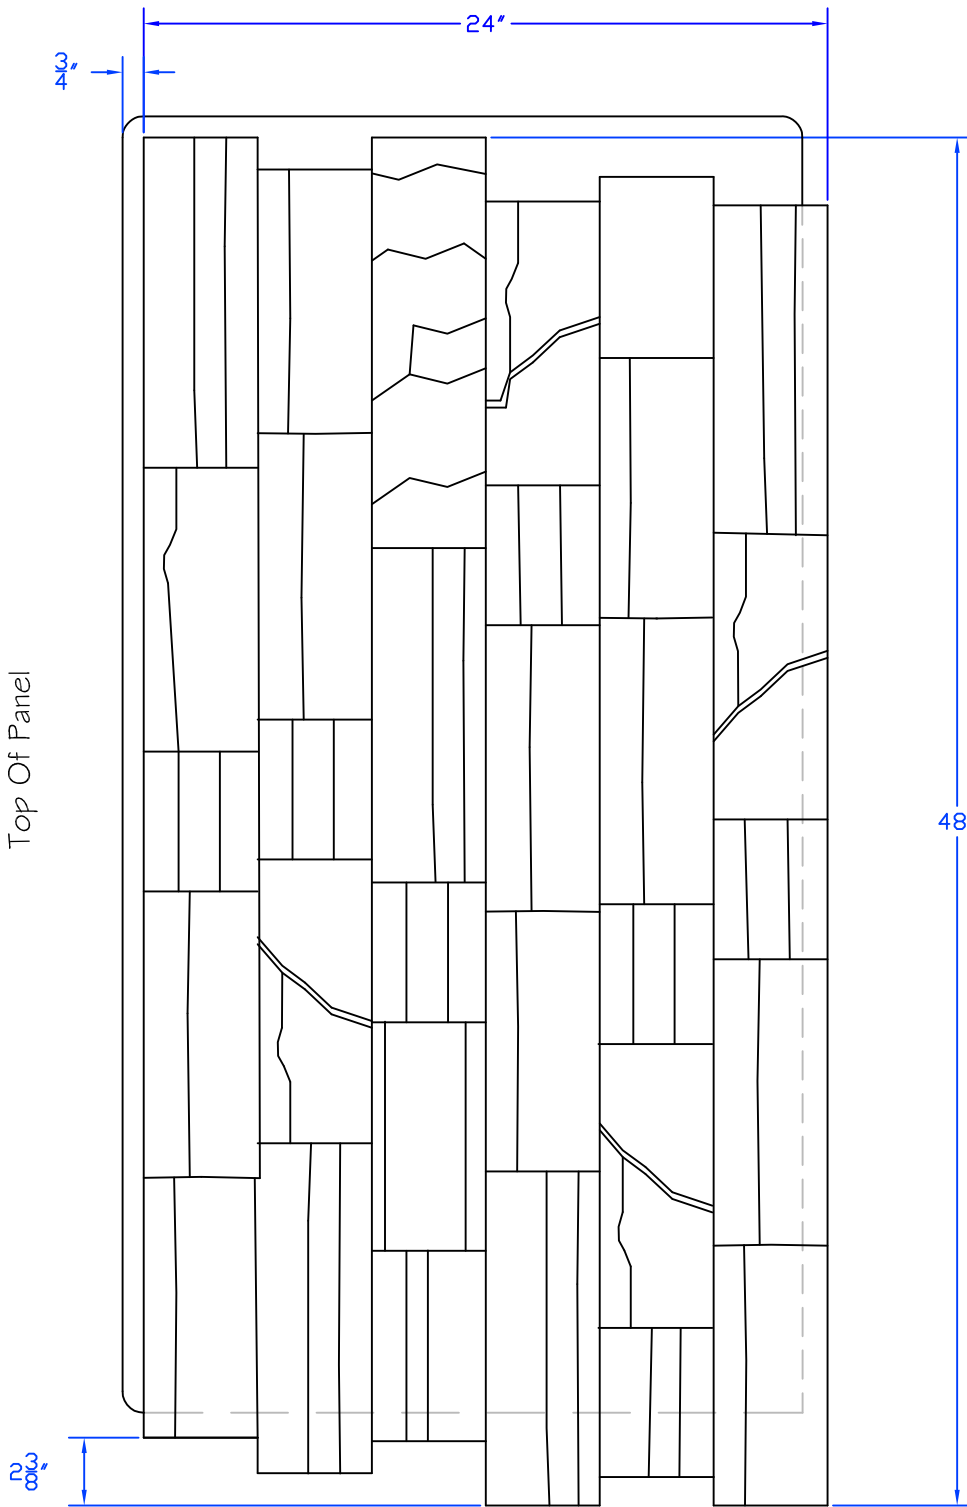

Top Of Panel

Romana Stone

AnticoElements.com

All Rights Reserved

Model No.

ROM-2448

Sheet No.