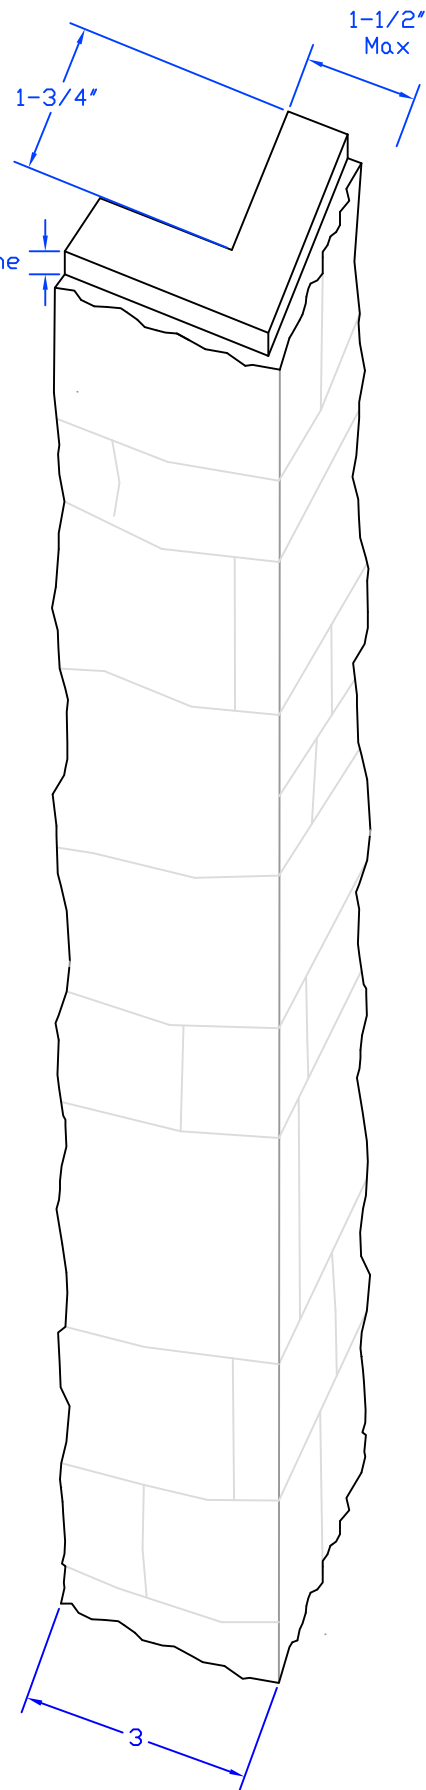

Thickest stone 1-1/2"

3/16 grout line

90°  
OUTSIDE  
CORNER

Outside Corner For  
Castello Panels Only

AnticoElements.com

All Rights Reserved

Model No.

OC4-OG-DS  
OC4-OG-OG

Sheet No.