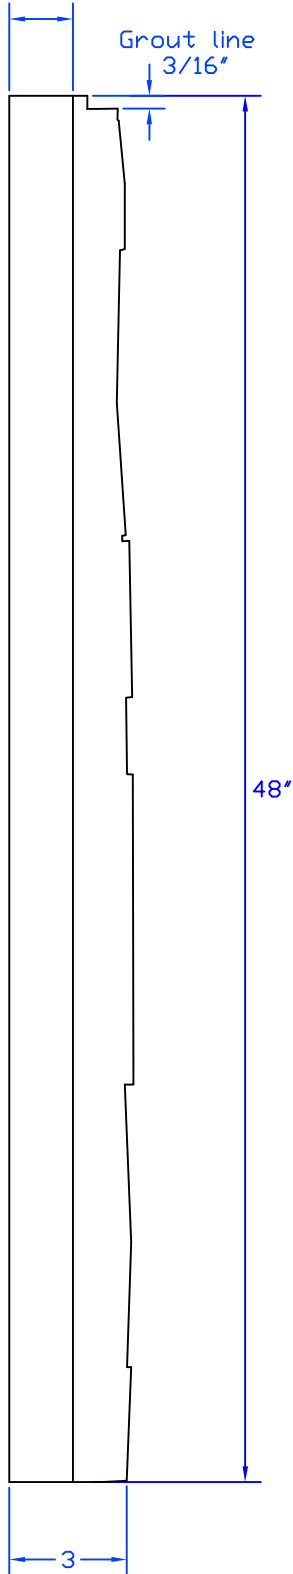

Thickest stone 1-1/2"

3/16 grout line

90°  
OUTSIDE  
CORNER

Outside Corner For  
Castello Panels Only

AnticoElements.com

All Rights Reserved

Model No.

OC4-OG-DS  
OC4-OG-OG

Sheet No.