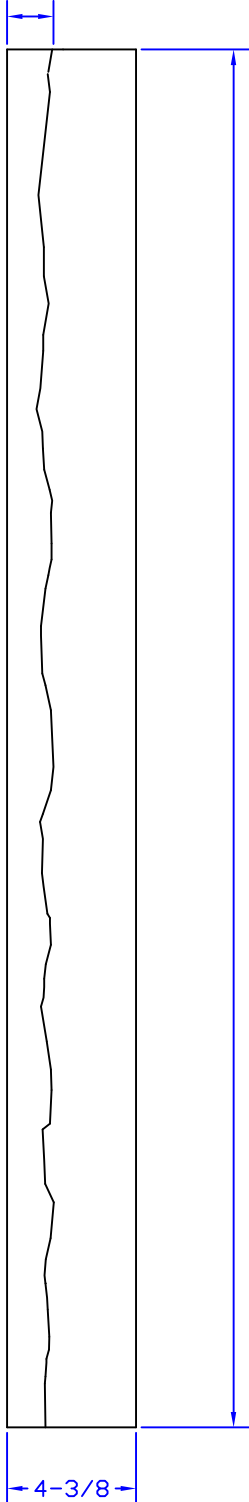

Thickest stone 1-1/2"

90°
INSIDE
CORNER

Inside Corner For
Castello Panels Only

AnticoElements.com

All Rights Reserved

Model No.

IC4-OG-DS
IC4-OG-OG

Sheet No.