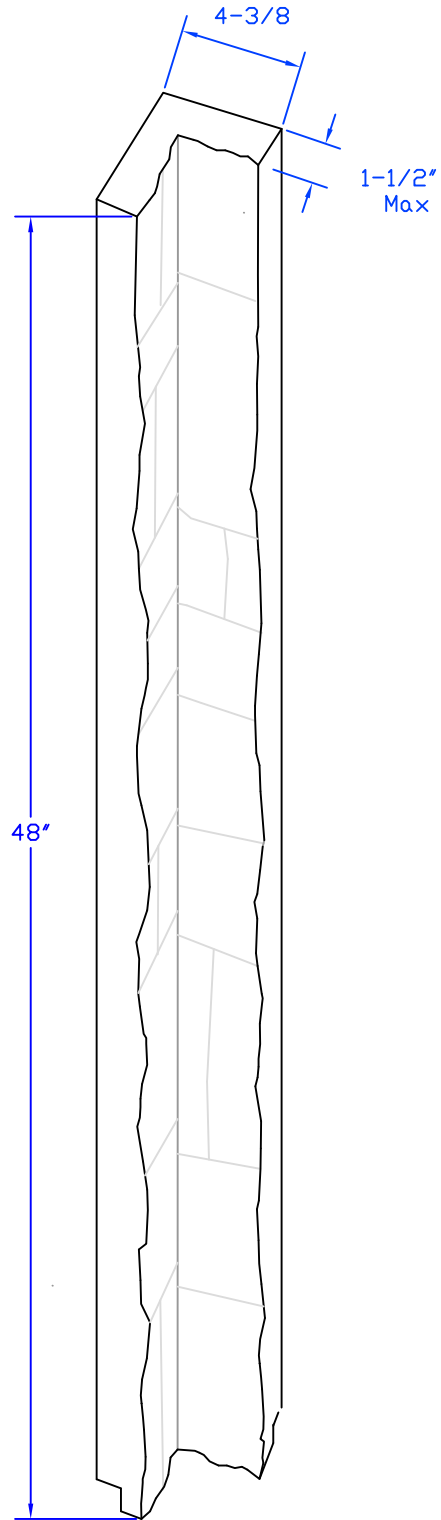

Thickest stone 1-1/2"

90°
INSIDE
CORNER

Inside Corner For
Castello Panels Only

AnticoElements.com

All Rights Reserved

Model No.

IC4-OG-DS
IC4-OG-OG

Sheet No.