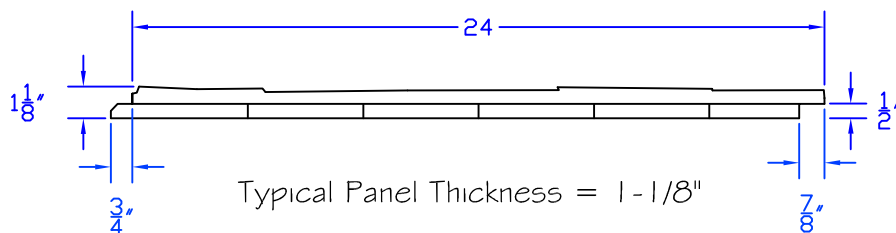

Top Of Panel

Castello Stone

AnticoElements.com

All Rights Reserved

Model No.

CAS-2448

Sheet No.