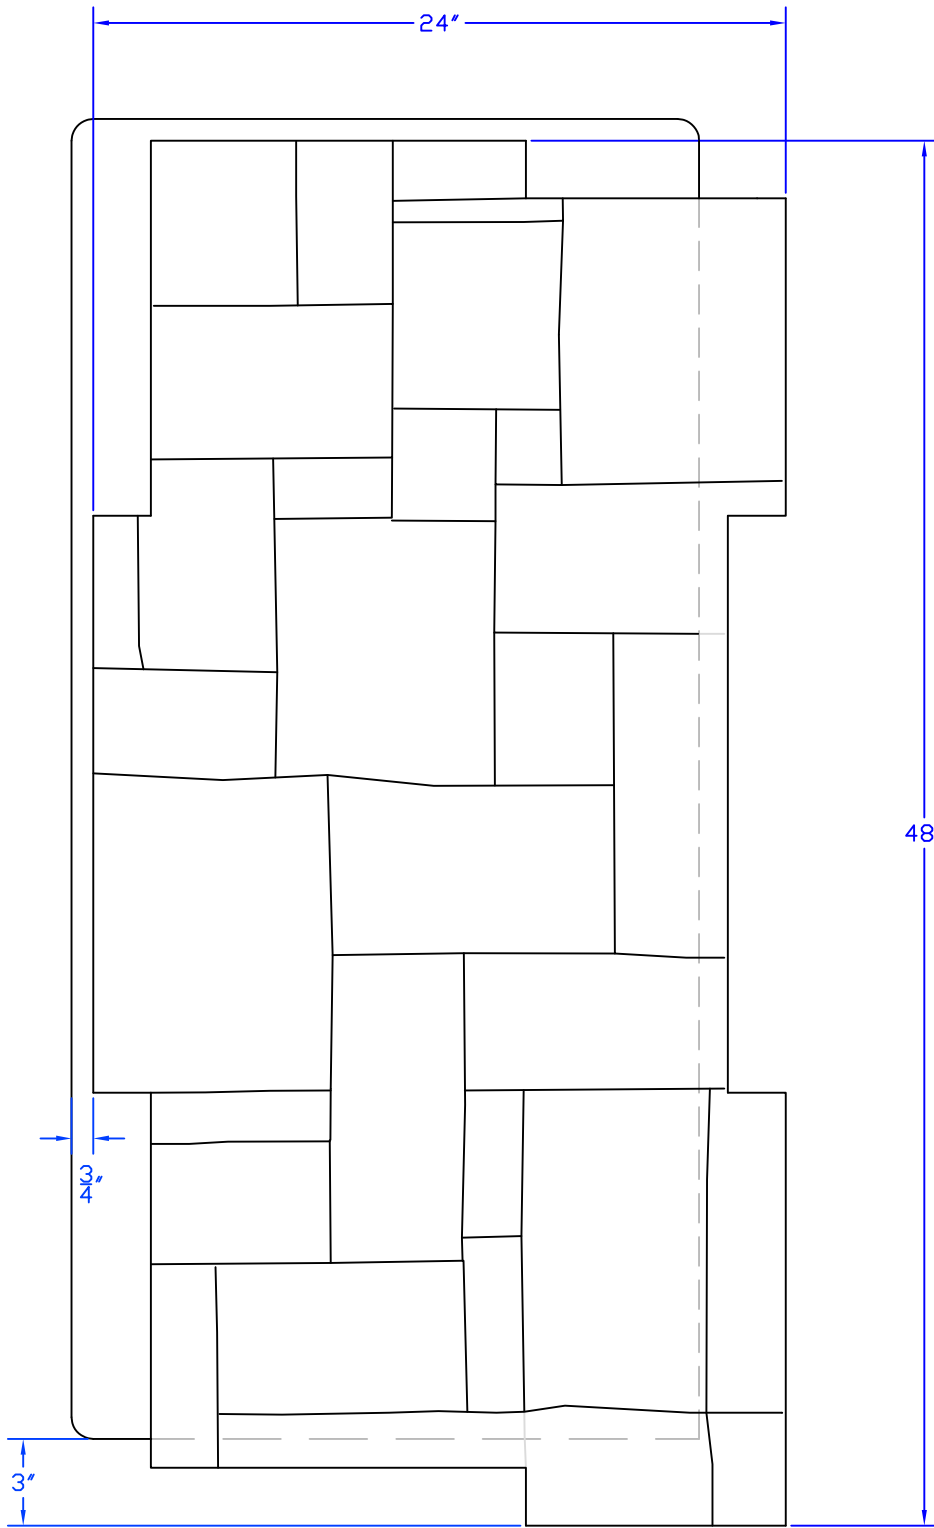

Top Of Panel

Castello Stone

AnticoElements.com

All Rights Reserved

Model No.

CAS-2448

Sheet No.