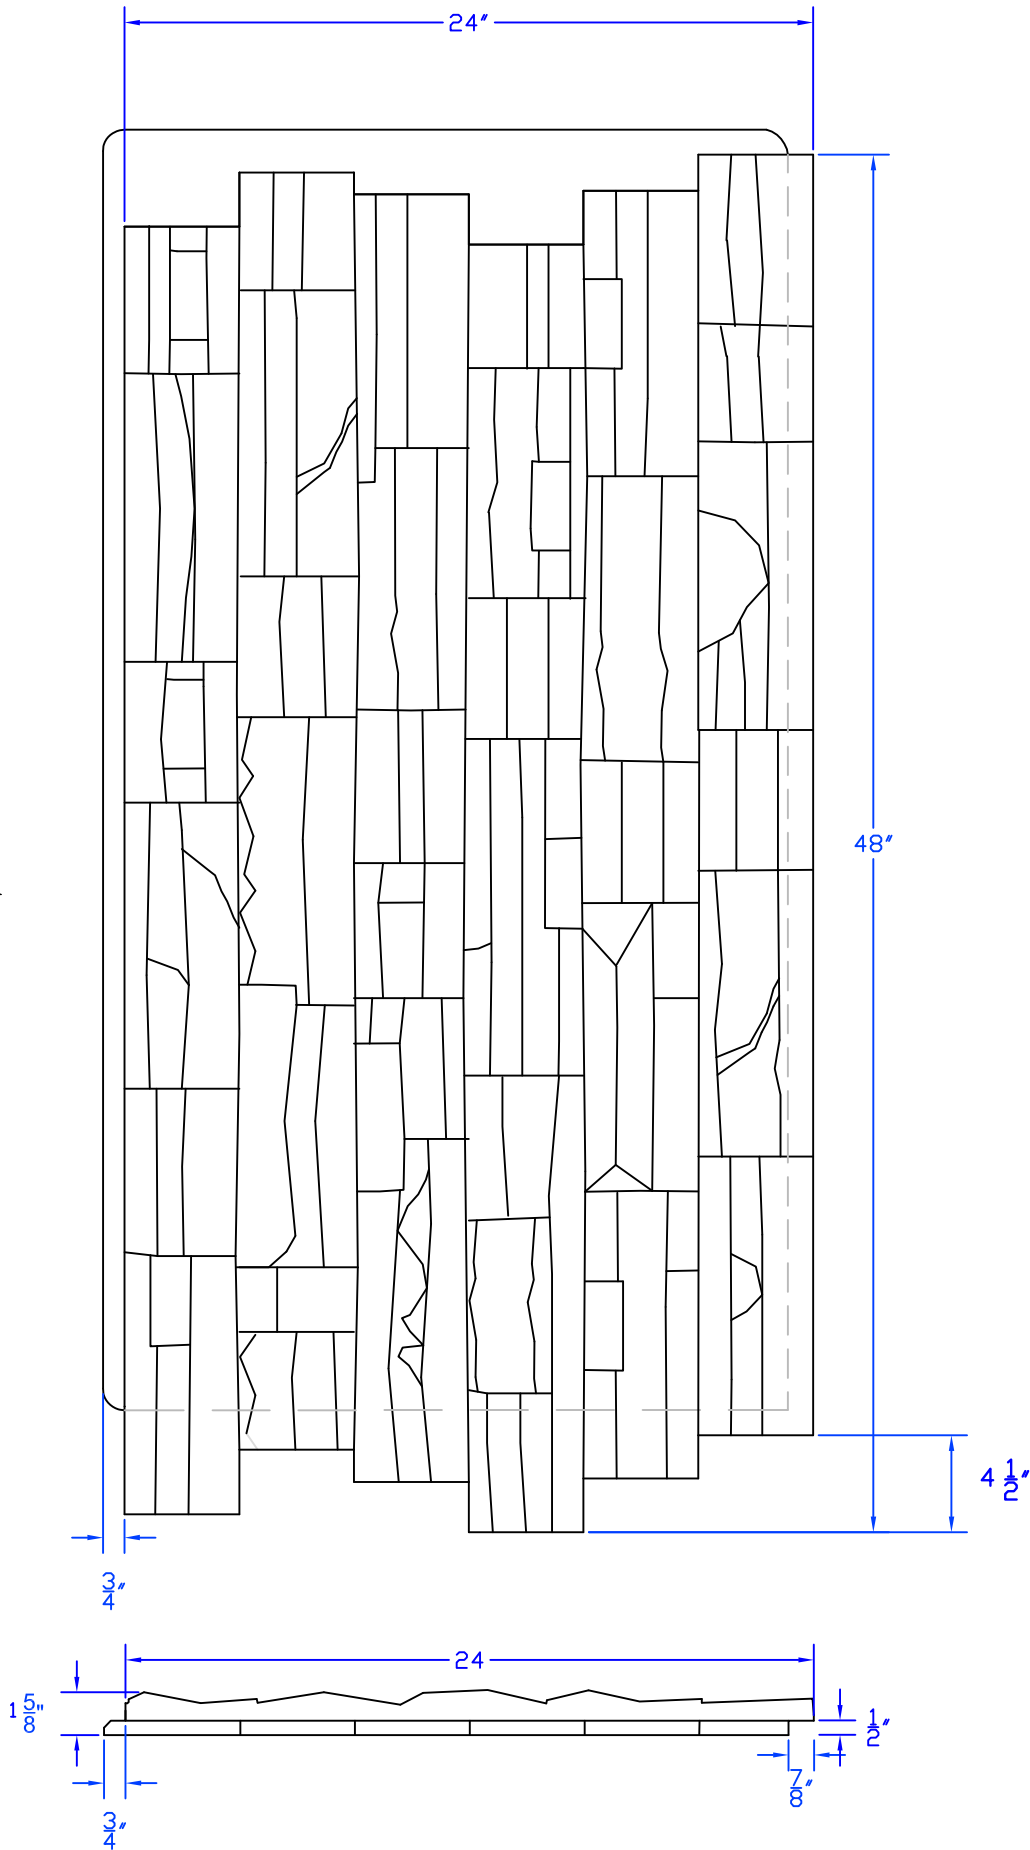

Top Of Panel

Alpi Stone

AnticoElements.com

All Rights Reserved

Model No.

ALP-2448

Sheet No.