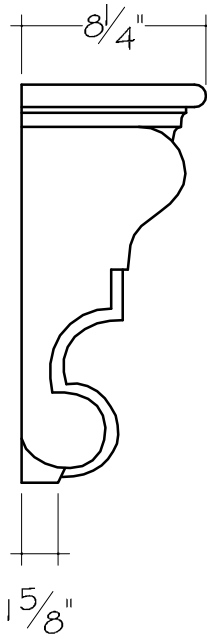

Front View

Side View

AP-614

Front View

Side View

AP-818

ALL ITEMS ON THIS PAGE DRAWN AT 1 1/2" = 1'-0"

Coral Stone

AnticoElements.com

Model No.

AP - 614
AP - 818

Sheet No.