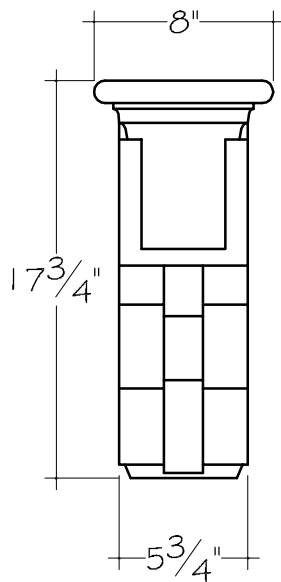

Front View

Side View

AP-614

Front View

Side View

AP-818

ALL ITEMS ON THIS PAGE DRAWN AT 1 1/2" = 1'-0"

Coral Stone

AnticoElements.com

Model No.

AP - 614
AP - 818

Sheet No.