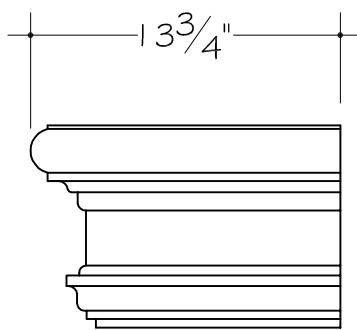

Front View

Side View

AP-755

Fireplace Mantle - For Use With AP-580

Travertine Marble

AnticoElements.com

Model No.

AP - 755