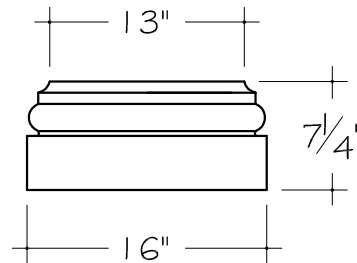

Section
(at top)

Section
(at base)

AP-520

Front

AP-559

AP-525

AP-526

Travertine Marble

AnticoElements.com

Model No.

AP - 520

AP - 559

AP - 525

AP - 526

Sheet No.

ALL ITEMS ON THIS PAGE DRAWN AT 1" = 1'-0"