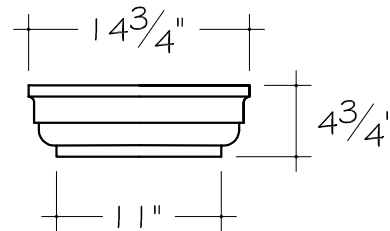

Section
(at top)

Section
(at base)

AP-520

Front

AP-559

AP-525

AP-526

Travertine Marble

AnticoElements.com

Model No.

AP - 520

AP - 559

AP - 525

AP - 526

Sheet No.

ALL ITEMS ON THIS PAGE DRAWN AT 1" = 1'-0"