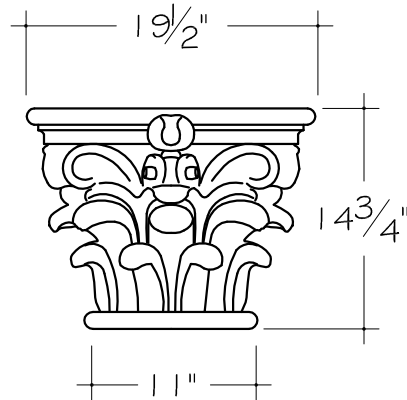

Section
(at top)

Section
(at base)

AP-520

Front

AP-559

AP-525

AP-526

Travertine Marble

AnticoElements.com

Model No.

AP - 520

AP - 559

AP - 525

AP - 526

Sheet No.

ALL ITEMS ON THIS PAGE DRAWN AT 1" = 1'-0"