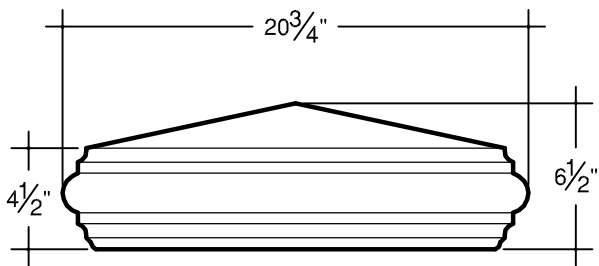

Section

Side View

**AP - 440**

**AP - 436**

**AP - 435**

Length = 96"

**Coral Stone**  
collection

AnticoElements.com