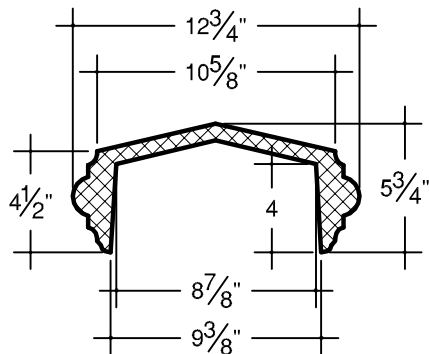

Section

Side View

**AP - 440**

**AP - 436**

**AP - 435**

Length = 96"

**Coral Stone**  
collection

AnticoElements.com