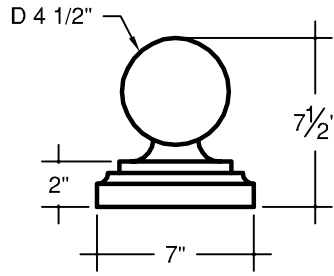

Section

Side View

**AP - 440**

**AP - 436**

**AP - 435**

Length = 96"

**Coral Stone**  
collection

AnticoElements.com