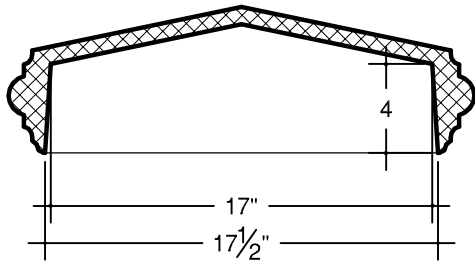

Section

Side View

**AP - 440**

**AP - 436**

**AP - 435**

Length = 96"

**Coral Stone**  
collection

AnticoElements.com