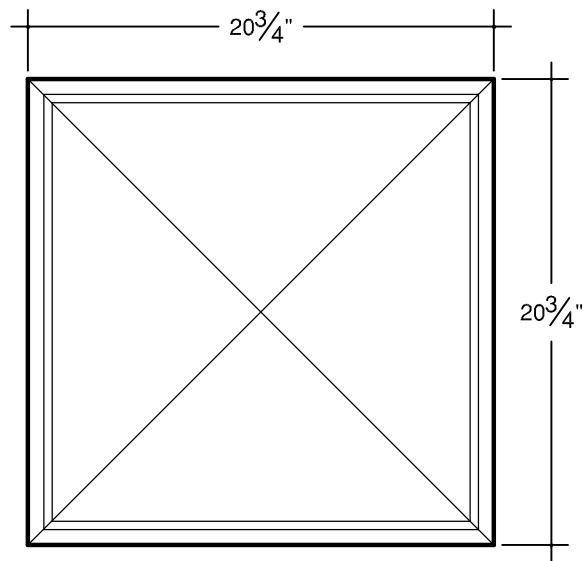

Section

Side View

**AP - 440**

**AP - 436**

**AP - 435**

Length = 96"

**Coral Stone**  
collection

AnticoElements.com