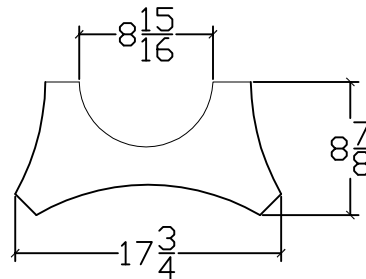

AP-355

AP-355H

Coral Stone

AnticoElements.com

Model No.

AP - 355
AP - 355H

Sheet No.