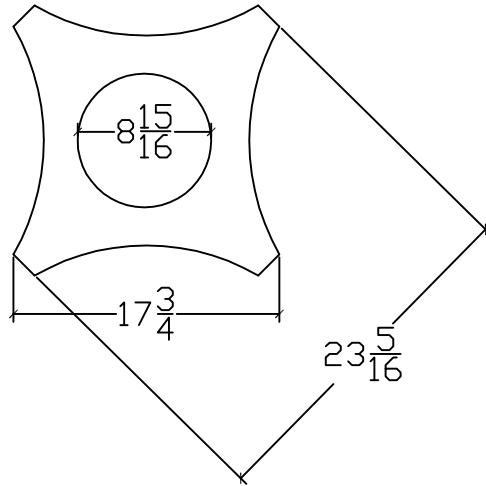

AP-355

AP-355H

Coral Stone

AnticoElements.com

Model No.

AP - 355
AP - 355H

Sheet No.