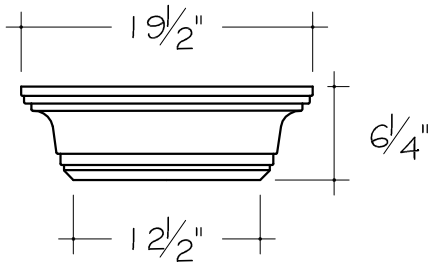

Section

Section

Side View

Side View

Top View

Top View

**AP-208**

**AP-231**

ALL ITEMS ON THIS PAGE DRAWN AT 1" = 1'-0"

Coral Stone

AnticoElements.com

Model No.

AP - 208

AP - 231

Sheet No.