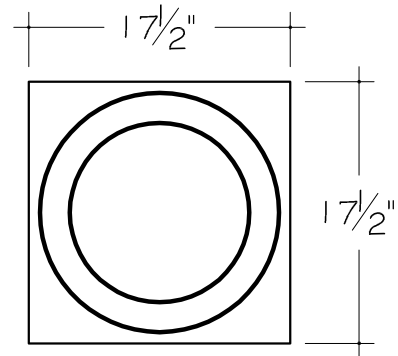

Section

Section

Side View

Side View

Top View

Top View

**AP-208**

**AP-231**

ALL ITEMS ON THIS PAGE DRAWN AT 1" = 1'-0"

Coral Stone

AnticoElements.com

Model No.

AP - 208

AP - 231

Sheet No.