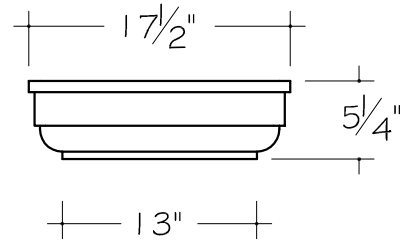

Section

Section

Side View

Side View

Top View

Top View

**AP-208**

**AP-231**

ALL ITEMS ON THIS PAGE DRAWN AT 1" = 1'-0"

Coral Stone

AnticoElements.com

Model No.

AP - 208

AP - 231

Sheet No.