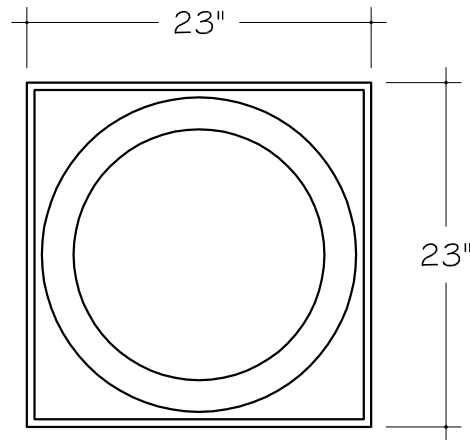

Section

Side View

Top View

AP-223

Coral Stone

AnticoElements.com

Model No.

AP - 223

Sheet No.

ALL ITEMS ON THIS PAGE DRAWN AT 1" = 1'-0"