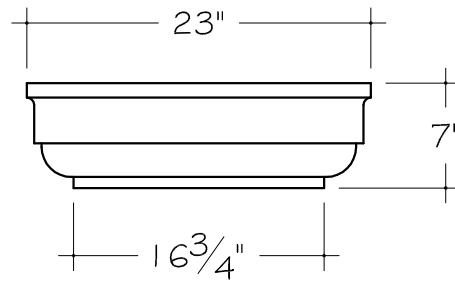

Section

Side View

Top View

AP-223

Coral Stone

AnticoElements.com

Model No.

AP - 223

Sheet No.

ALL ITEMS ON THIS PAGE DRAWN AT 1" = 1'-0"