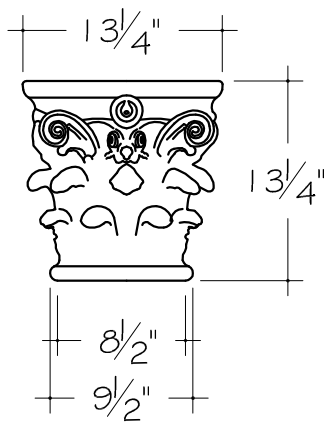

Section

Section

Side View

Side View

Top View

Top View

**AP-214**

**AP-221**

Coral Stone

AnticoElements.com

Model No.

AP - 214

AP - 221

Sheet No.

ALL ITEMS ON THIS PAGE DRAWN AT 1" = 1'-0"