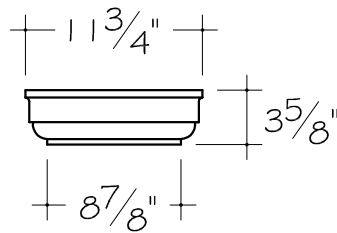

Section

Section

Side View

Side View

Top View

Top View

**AP-214**

**AP-221**

Coral Stone

AnticoElements.com

Model No.

AP - 214

AP - 221

Sheet No.

ALL ITEMS ON THIS PAGE DRAWN AT 1" = 1'-0"