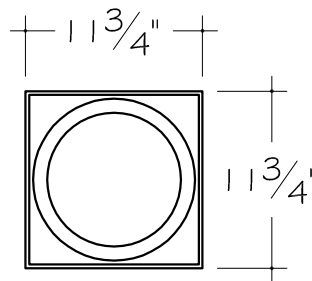

Section

Section

Side View

Side View

Top View

Top View

**AP-214**

**AP-221**

Coral Stone

AnticoElements.com

Model No.

AP - 214

AP - 221

Sheet No.

ALL ITEMS ON THIS PAGE DRAWN AT 1" = 1'-0"