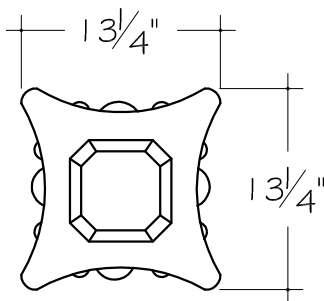

Section

Section

Side View

Side View

Top View

Top View

**AP-214**

**AP-221**

Coral Stone

AnticoElements.com

Model No.

AP - 214

AP - 221

Sheet No.

ALL ITEMS ON THIS PAGE DRAWN AT 1" = 1'-0"