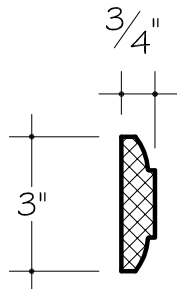

AP-239

Length = 96"

AP-224

Length = 96"

AP-225

Length = 96"

AP-206

Length = 96"

Coral Stone

AnticoElements.com

Model No.

AP - 239

AP - 224

AP - 225

AP - 206

Sheet No.

ALL ITEMS ON THIS PAGE DRAWN AT 3" = 1'-0"