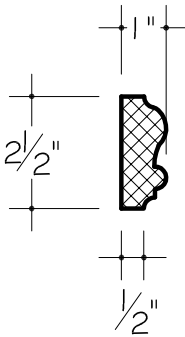

AP-239

Length = 96"

AP-224

Length = 96"

AP-225

Length = 96"

AP-206

Length = 96"

Coral Stone

AnticoElements.com

Model No.

AP - 239

AP - 224

AP - 225

AP - 206

Sheet No.

ALL ITEMS ON THIS PAGE DRAWN AT 3" = 1'-0"