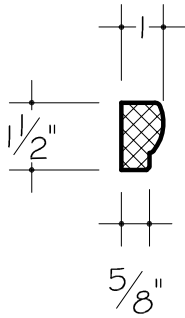

AP-239

Length = 96"

AP-224

Length = 96"

AP-225

Length = 96"

AP-206

Length = 96"

Coral Stone

AnticoElements.com

Model No.

AP - 239

AP - 224

AP - 225

AP - 206

Sheet No.

ALL ITEMS ON THIS PAGE DRAWN AT 3" = 1'-0"