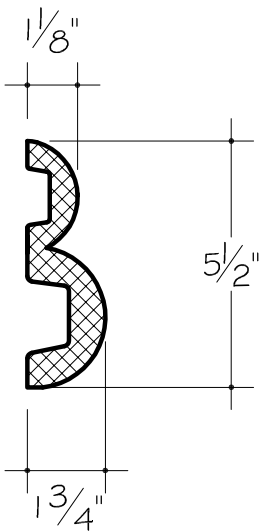

AP-204

Length = 96"

AP-203

Length = 96"

Coral Stone

AnticoElements.com

Model No.

AP - 204

AP - 203

Sheet No.

ALL ITEMS ON THIS PAGE DRAWN AT 3" = 1'-0"