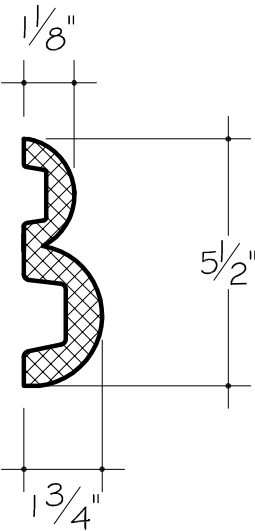

AP-204

Length = 96"

AP-203

Length = 96"

Coral Stone

AnticoElements.com

Model No.

AP - 204

AP - 203

Sheet No.

ALL ITEMS ON THIS PAGE DRAWN AT 3" = 1'-0"