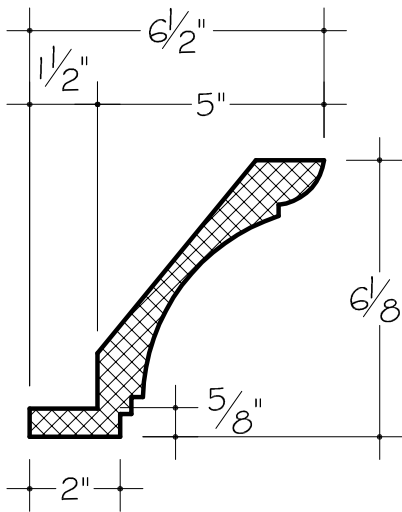

AP-201

Length = 96"

AP-315

Length = 96"

Coral Stone

AnticoElements.com

Model No.

AP - 201

AP - 315

Sheet No.

ALL ITEMS ON THIS PAGE DRAWN AT 3" = 1'-0"