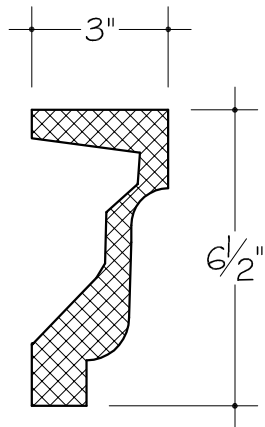

AP-262

Length = 96"

AP-200

Length = 96"

Coral Stone

AnticoElements.com

Model No.

AP - 262