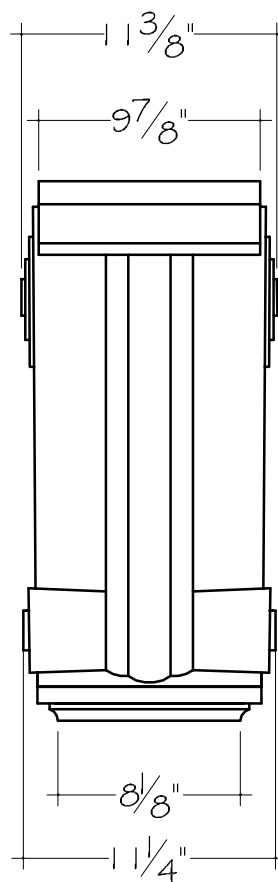

AP-1224

Coral Stone

AnticoElements.com

Model No.
AP - 1224

Sheet No.

ALL ITEMS ON THIS PAGE DRAWN AT 1 1/2" = 1'-0"