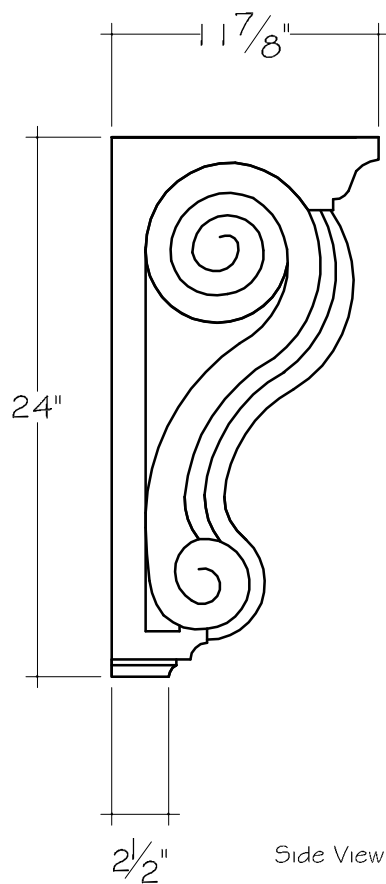

AP-1224

Coral Stone

AnticoElements.com

Model No.
AP - 1224

Sheet No.

ALL ITEMS ON THIS PAGE DRAWN AT 1 1/2" = 1'-0"